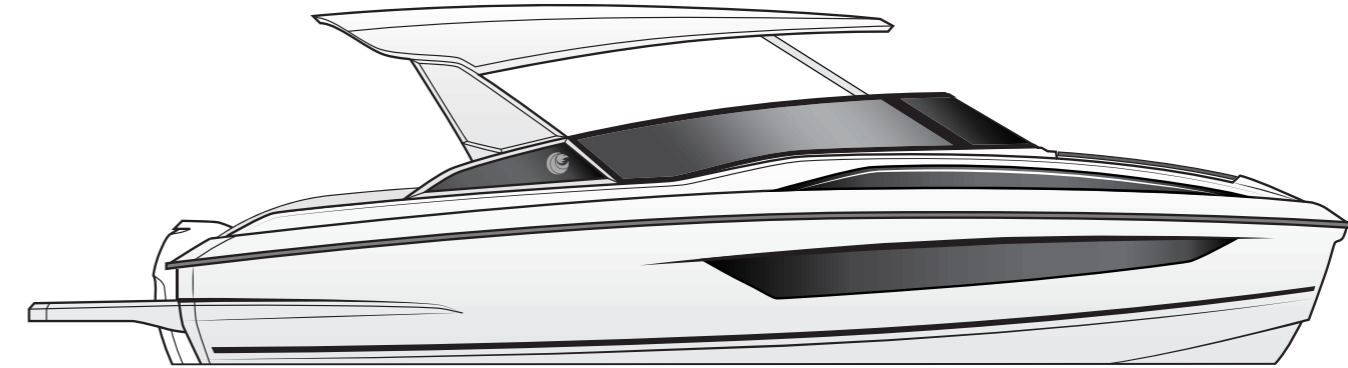

32 SPORT POWER CATAMARAN

SPECIFICATIONS

Length overall w/ swim platform excl anchor roller	9.93 M / 32' 7"
Hull length	8.88 M / 29' 2"
Beam overall	3.85 M / 12' 8"
Length of waterline	7.79 M / 25' 7"
Height above waterline w/ hard top (excludes electrics and electronics)	2.66 M / 8' 8"
Hull draft with outboards up	64 CM / 2' 1"
Displacement dry	5,700 KG / 12,566 LB
Fully loaded displacement	7,500 KG / 16,535 LB
CE certification	B:8, C:14, D:14
Propulsion	

**2X 225HP MERCURY V6 4-STROKE OUTBOARD
(OPTIONAL 2X MERCURY VERADO 300 HP)**

CUSTOMIZATION OPTIONS

STANDARD FEATURES

EXTERIOR CUSHION UPGRADES

UPPER DECK FLOOR UPGRADES

*The specification measurements are approximate and subject to variance.
Actual color samples may vary slightly from digital representation.*